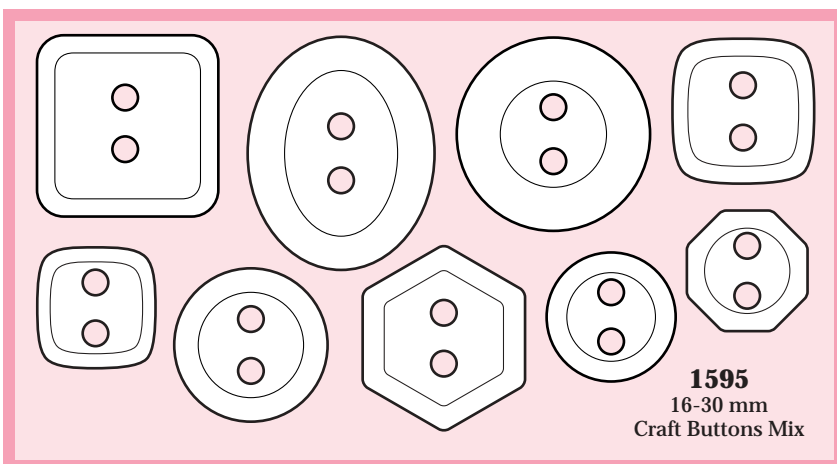

craft buttons

1595-313
Craft Buttons Mix - Random Multi