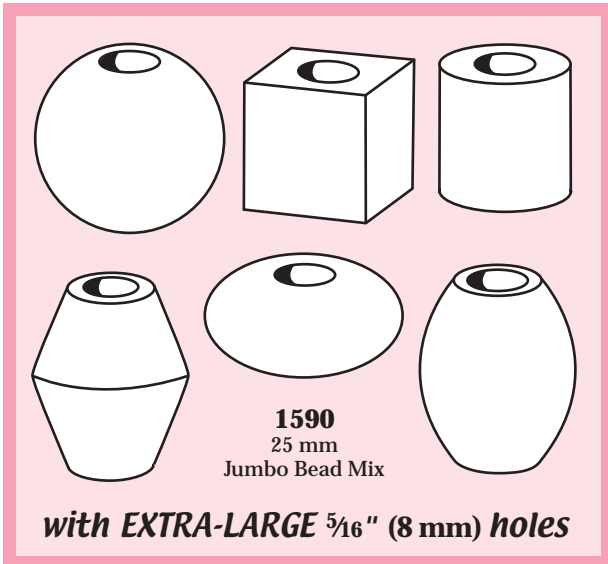

## jumbo beads

1590-076  
Opaque Multi

## pop beads

**824**  
25 mm  
Charm Pops  
Assortment

Sold in shape assortments only.

**819**  
10 mm  
Round Pop

**820**  
12 mm  
Round Pop

**817**  
16 mm  
Bumpy Pop

**822**  
20 x 13 mm  
Twist Pop

**823**  
18 x 10 mm  
Oval Pop