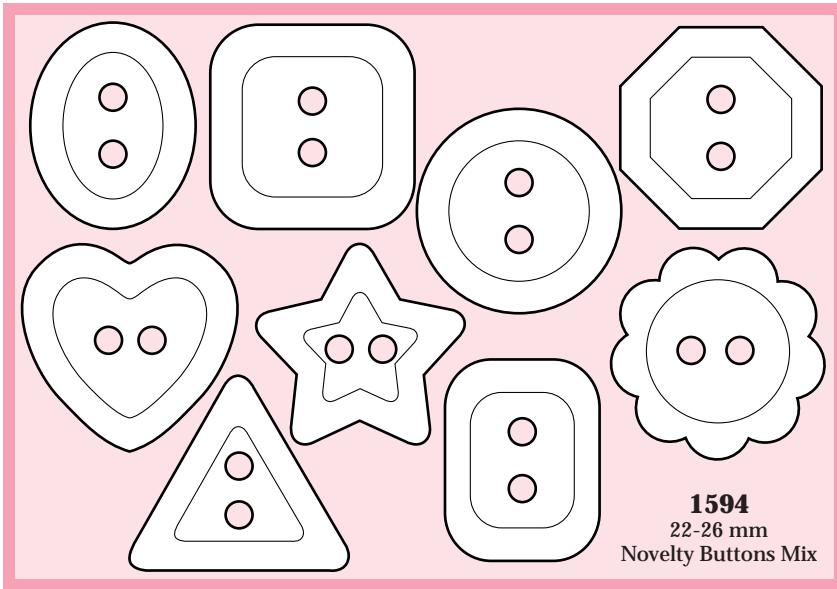

novelty buttons

1594-076
Novelty Buttons Mix - Opaque Multi