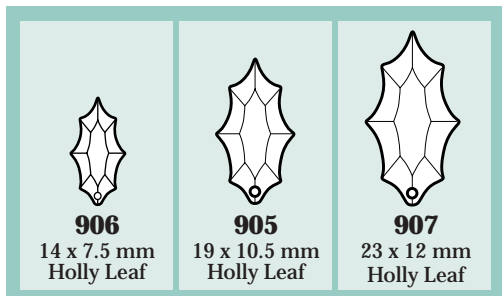

Colorful Shapes™ pendants

BASIC SHAPES

1609
25 mm

Colors

467
Jelly Sparkle
Multi

WORDS

1634
22-38 mm

Colors

467L
Jelly Sparkle
Multi
w/ AB foil

FUNKY SHAPES

1633
20-33 mm

holly leaves

906
14 x 7.5 mm
Holly Leaf

905
19 x 10.5 mm
Holly Leaf

907
23 x 12 mm
Holly Leaf

Transparent Colors (foiled on one side)